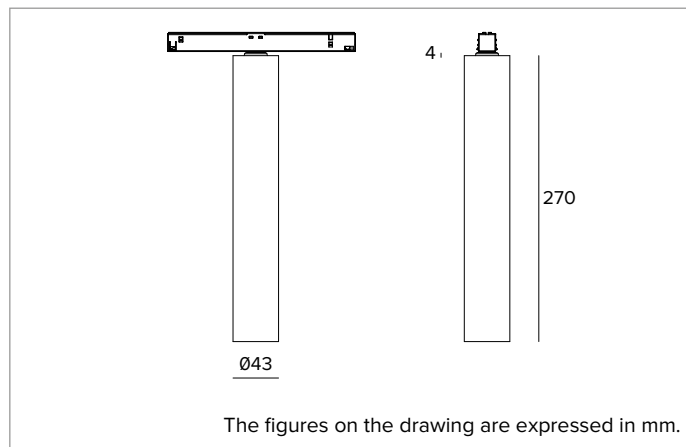

1T9874EL | FORTYEIGHT Label 4 - Fix

Professional low voltage LED fixture for direct lighting

	3000K	H(m)	D(m)	E _{max} (lx)
	Ra90		18°	
Fixture Power	8W	1	0.31	3815
Source Flux	889lm	2	0.62	954
Fixture Flux	563lm	3	0.93	424
Efficacy	75lm/W	4	1.24	238
TS1963	I _{max} =4291cd/klm	I _{max}	3815cd	5
			1.55	153

Colour and finish: Deep black

Dimensions: D=43mm

Weight: 0.3Kg

Version: ON-OFF

Degree of protection: IP20

ELECTRICAL CHARACTERISTICS

ON-OFF version, track power supply.

Fixture Power: 8W